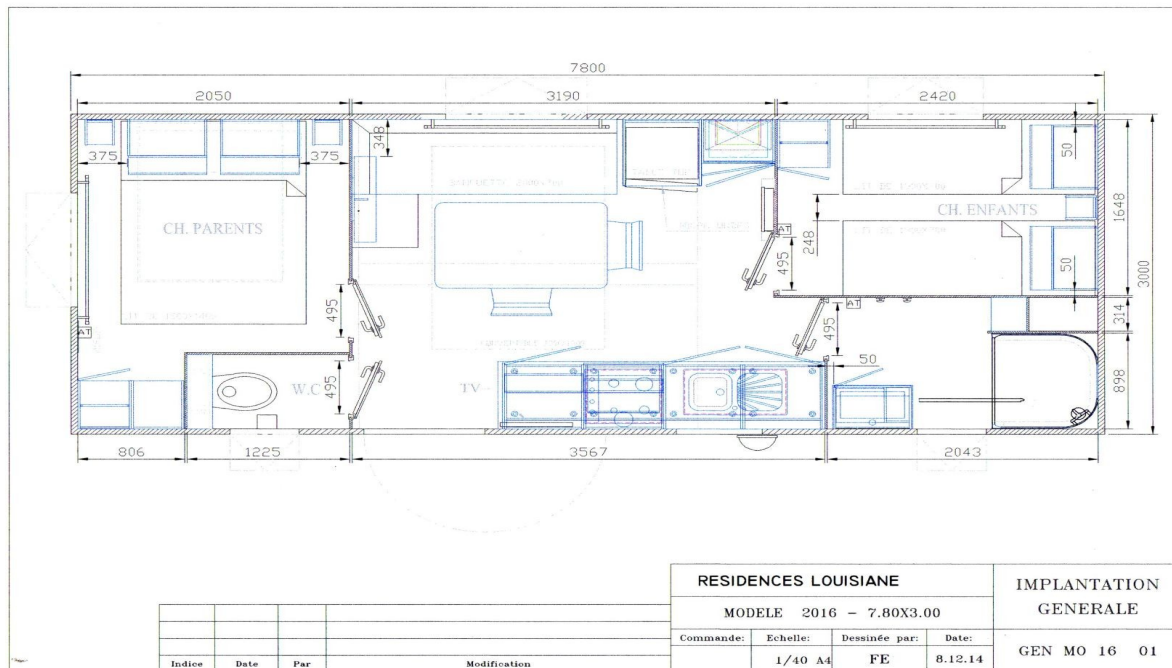

DESCRIPTION OF THE MOBILE HOME: FAMILY with ground level-decking (LOUISIANE)

Type of accommodation: Mobile leisure accommodation

Age of accommodation: 1 year.

Surface of accommodation (without decking): 23.4 m².

Maximum number of people: 5.

Not accessible for handicapped.

Interior description:

1° Bedroom: 1 bed 140 cm x 190 cm. 2° Bedroom: 2 beds 70 cm x 190 cm.

In the living area:

- Sofa converts into double bed (130 cm x 190 cm), with storage box.
- Table 110 cm x 70 cm, chairs and cupboard.
- Electric heating 1000 Watt.
- TV connection can only be used with TV tuner and only French channels.
- Blankets and pillows provided, **sheets not included**.

Bathroom with washbasin and shower.

Separate toilet.

In the kitchen:

- Extractor fan.
- Sink with draining board.
- Gas hob with 4 rings.
- Crockery and cooking utensils, microwave oven, fridge-

freezer. Ground-level decking, garden table, 6 garden chairs and 2 deckchairs.