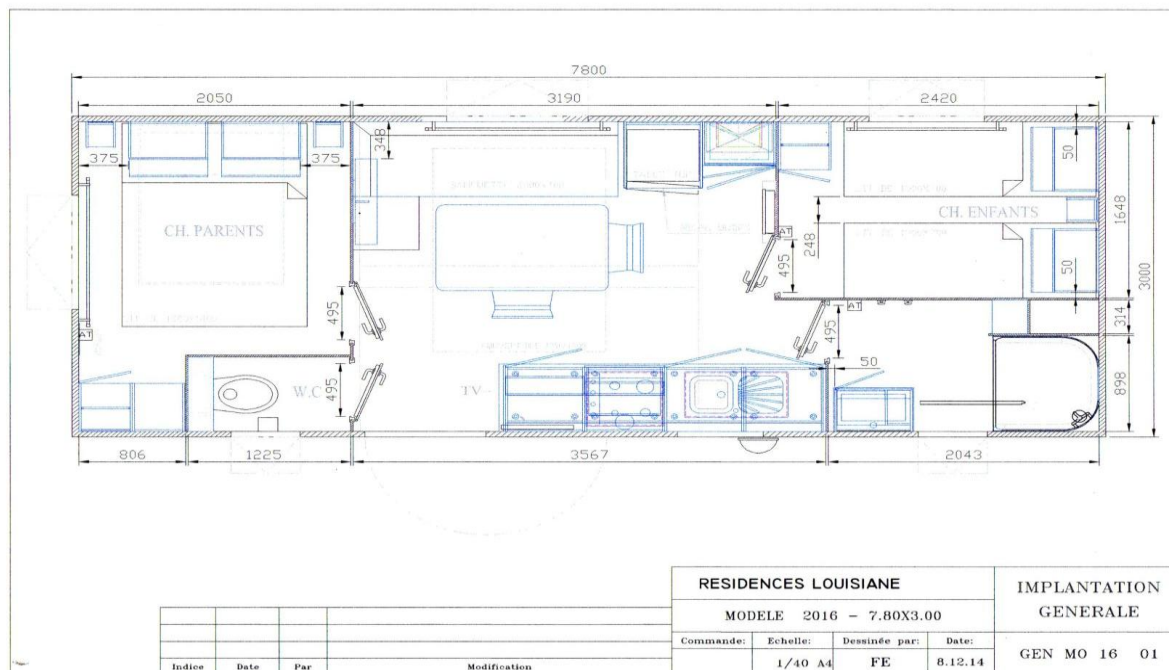

DESCRIPTION OF THE MOBILE HOME: FAMILY with raised decking (LOUISAINE)

Type of accommodation: Mobile leisure accommodation

Age of accommodation: 4 years.

Surface of accommodation (without decking): 23.4 m².

Maximum number of people: 5.

Not accessible for handicapped.

Interior description:

1° Bedroom: 1 bed 140 cm x 190 cm. 2° Bedroom: 2 beds 70 cm x 190 cm.

In the living area:

- Sofa converts into double bed (130 cm x 190 cm), with storage box.
- Table 110 cm x 70 cm, chairs and cupboard.
- Electric heating 1000 Watt.
- TV connection can only be used with TV tuner and only French channels.
- Blankets and pillows provided, **sheets not included**.

Bathroom with washbasin and shower.

Separate toilet.

In the kitchen:

- Extractor fan.
- Sink with draining board.
- Gas hob with 4 rings.
- Crockery and cooking utensils, microwave oven, fridge-freezer.

Raised decking, garden table, 5 garden chairs and 2 deckchairs.