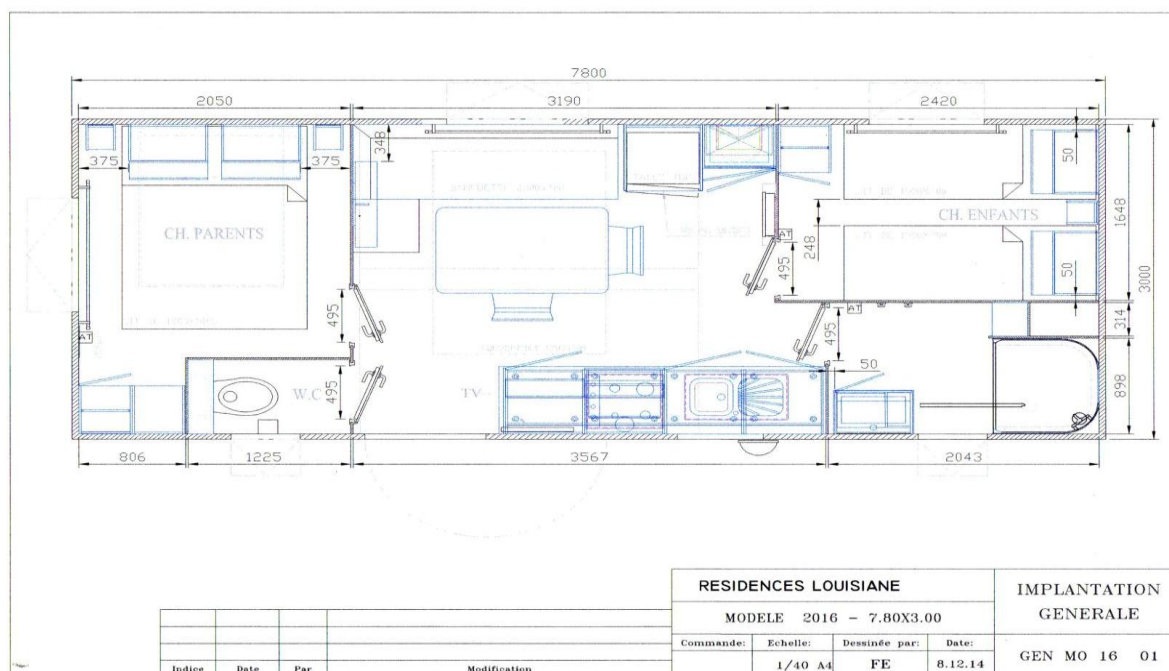

DESCRIPTION OF THE MOBILE HOME: FAMILY with ground level-decking (LOUISIANE)

Type of accommodation: Mobile leisure accommodation

Age of accommodation: 4 years.

Surface of accommodation (without decking): 23.4 m².

Maximum number of people: 5.

Not accessible for handicapped.

Interior description:

1° Bedroom: 1 bed 140 cm x 190 cm. 2° Bedroom: 2 beds 70 cm x 190 cm.

In the living area:

- Sofa converts into double bed (130 cm x 190 cm), with storage box.
- Table 110 cm x 70 cm, chairs and cupboard.
- Electric heating 1000 Watt.
- TV connection can only be used with TV tuner and only French channels.
- Blankets and pillows provided, **sheets not included**.

Bathroom with washbasin and shower.

Separate toilet.

In the kitchen:

- Extractor fan.
- Sink with draining board.
- Gas hob with 4 rings.
- Crockery and cooking utensils, microwave oven, fridge-freezer.

Ground-level decking, garden table, 5 garden chairs and 2 deckchairs.